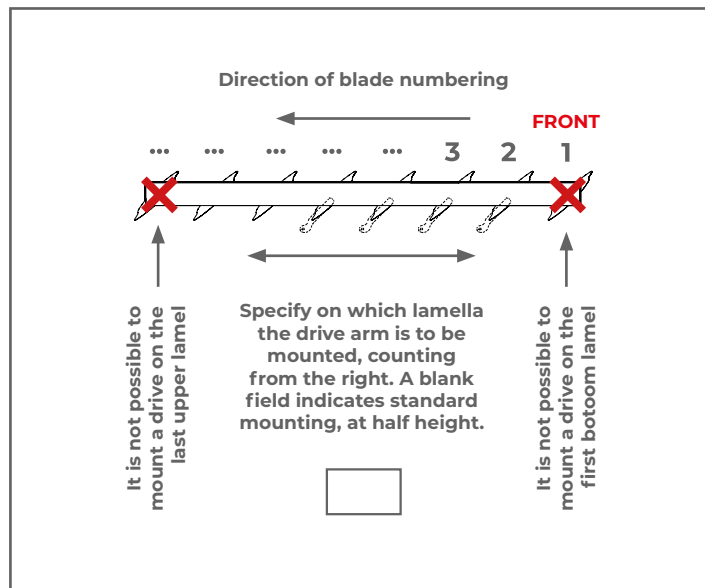

Order form

Sunbreaker 210 rotary

Refers to order no:

1. Select the type of blade and plugs

 TYP A	 universal
 TYP B	 universal*
	 TYP B

*does not cover the entire surface of the blade

2. Select drive type

	
	
<input type="checkbox"/> MANUAL DRIVE	<input type="checkbox"/> LINEA MOTOR

3. On which lamella is the drive arm to be mounted, counting from the bottom

4. Colour select

	BEIGE				WHITE		DARK GREY				ANTHRACITS					BLACK				BLACK	BROWNES			OTHER COLOUR RAL			
COLOUR FROM THE SELT COLLECTION	VSR 240	RAL 1015	RAL 1013	RAL 9001	RAL 9010	RAL 9016	RAL 7035	RAL 9006	RAL 7001	RAL 7037	RAL 9007	RAL 7012	DB 703	FSM 71319	RAL 7015	RAL 7039	RAL 7024	RAL 7016	RAL 7021	RAL 7043	RAL 7022	RAL 9005	RAL 8014	RAL 8016	VSR 780	RAL 8003	
Construction Colour																											
Colour of plastics																											

5. Automation

5.1. Wired control

	INIS switch flush mounted (RT)	<input type="checkbox"/>
	INIS WT switch with surface frame (RU) flush mounted (RT)	<input type="checkbox"/>
	Smooove switch UNO WT p/t flush mounted (RV) with surface frame (RU) flush mounted (RT)	<input type="checkbox"/>